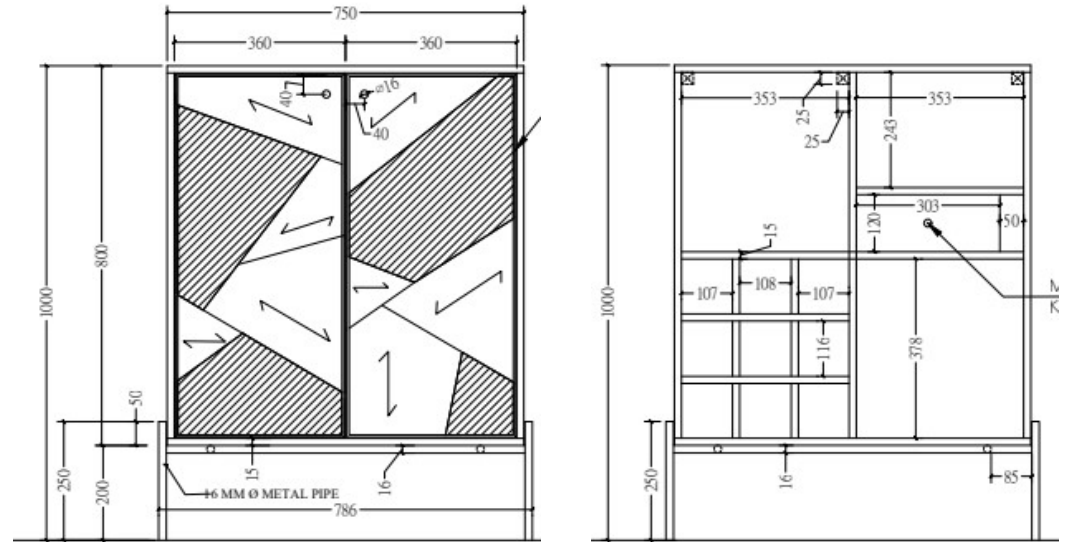

TECHNICAL SPECIFICATIONS

Overall Dimension:
1950 (King) /1600 (Queen) W x 2110 L x 985 H (mm)

Net Weight: 98 Kgs (King),
88 Kgs (Queen)

Recommended Mattress: 78" x 72" for King, and
78" x 60" for Queen. Minimum 4 inches thickness

TECHNICAL SPECIFICATIONS

56101719SD00135 Bedside Table

Net Weight: 14 Kgs

56101501SD00073 Bar Cabinet

Net Weight: 44 Kgs

FEATURES	BENEFITS
Main structure made from Dura Wood (Sheesham)	Durability and long life to all the products
Cushioned headboard with microfiber upholstery	Comfort back-rest and head-rest, easy to maintain upholstery
Open space below bedstead	Easier to clean the floor below the bed and slide some occasionally used items under it
Powder coated Metal Legs	Sturdy support for dura wood structure
Dual drawer in bedside table	Storage-intensive and clean look from outside
Segregated internal storage	Identified storage areas for horizontal bottles, inverted glasses, accessories and other liquor bottles for easier arrangement