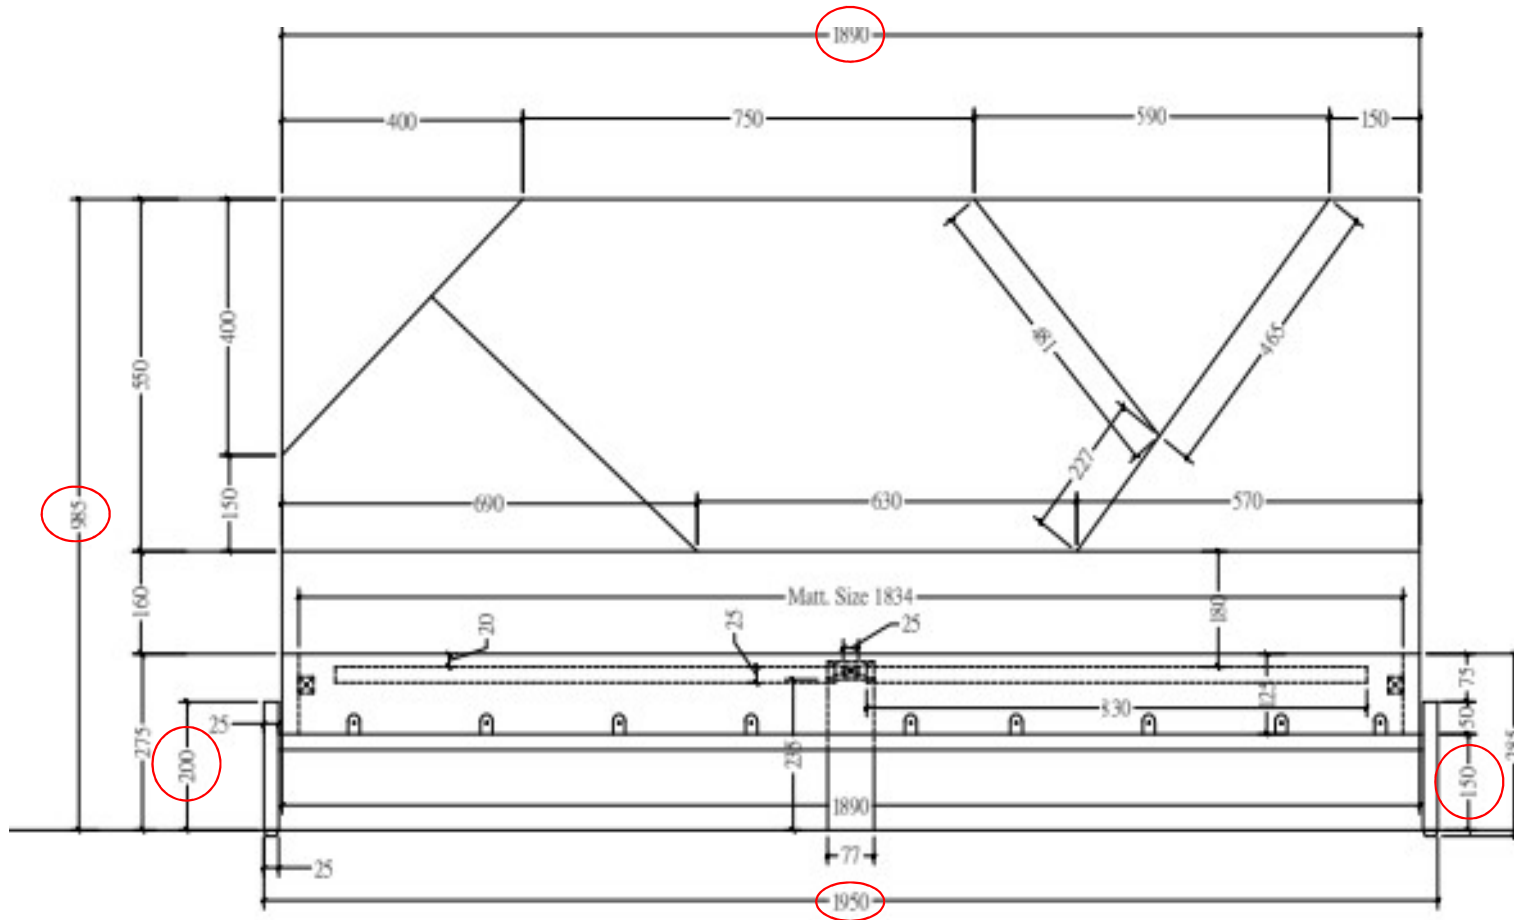

56101515SD00535/56101515SD00536 King & Queen Bed

56101719SD00135 Bedside Table
Two Drawer configuration for utility storage

56101501SD00073 Bar Cabinet
Internal design to support wine bottles, inverted glasses, beer bottles and a host of other liquor items

TECHNICAL SPECIFICATIONS

Overall Dimension:
1950 (King) /1600 (Queen) W x 2110 L x 985 H (mm)

Net Weight: 98 Kgs (King),
88 Kgs (Queen)

Recommended Mattress: 78" x 72" for King, and
78" x 60" for Queen. Minimum 4 inches thickness

TECHNICAL SPECIFICATIONS

56101719SD00135 Bedside Table

Net Weight: 14 Kgs

56101501SD00073 Bar Cabinet

Net Weight: 44 Kgs

FEATURES	BENEFITS
Main structure made from Dura Wood (Sheesham)	Durability and long life to all the products
Cushioned headboard with microfiber upholstery	Comfort back-rest and head-rest, easy to maintain upholstery
Open space below bedstead	Easier to clean the floor below the bed and slide some occasionally used items under it
Powder coated Metal Legs	Sturdy support for dura wood structure
Dual drawer in bedside table	Storage-intensive and clean look from outside
Segregated internal storage	Identified storage areas for horizontal bottles, inverted glasses, accessories and other liquor bottles for easier arrangement