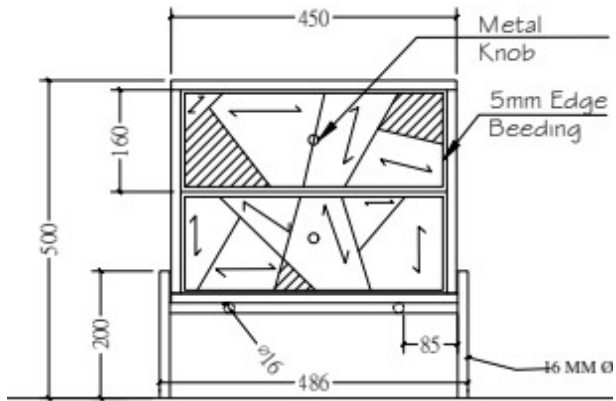

TECHNICAL SPECIFICATIONS

Overall Dimension:
1950 (King) /1600 (Queen) W x 2110 L x 985 H (mm)

Net Weight: 98 Kgs (King),
88 Kgs (Queen)

Recommended Mattress: 78" x 72" for King, and
78" x 60" for Queen. Minimum 4 inches thickness

TECHNICAL SPECIFICATIONS

56101719SD00135 Bedside Table

Net Weight: 14 Kgs

56101501SD00073 Bar Cabinet

Net Weight: 44 Kgs

FEATURES	BENEFITS
Main structure made from Dura Wood (Sheesham)	Durability and long life to all the products
Cushioned headboard with microfiber upholstery	Comfort back-rest and head-rest, easy to maintain upholstery
Open space below bedstead	Easier to clean the floor below the bed and slide some occasionally used items under it
Powder coated Metal Legs	Sturdy support for dura wood structure
Dual drawer in bedside table	Storage-intensive and clean look from outside
Segregated internal storage	Identified storage areas for horizontal bottles, inverted glasses, accessories and other liquor bottles for easier arrangement